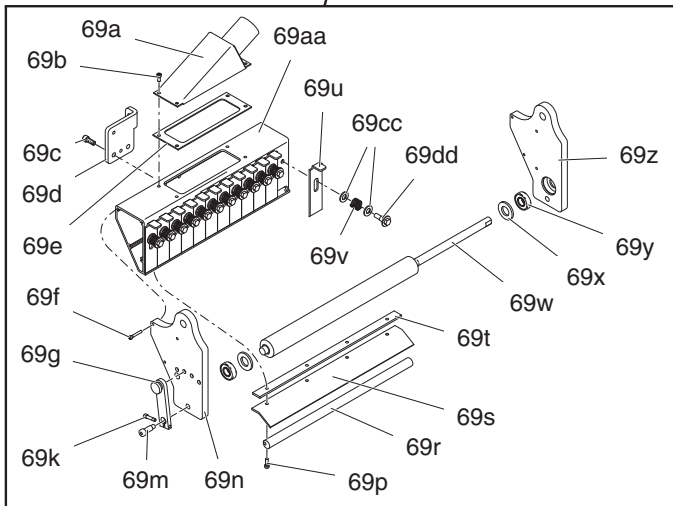

Parts - ProMelt (Model 24H624)

ti17085d

Parts List - ProMelt (Model 24H624)

Ref.	Part	Description	Qty.	Ref.	Part	Description	Qty.
2	24J570	KIT, repair, torch head, die	7	86p	240942	SHAFT, fork	1
3	111195	SCREW, cap, flng HD	2	86q	113962	WASHER, hardened, SAE	1
6	100101	SCREW, cap, hex HD	2	86r	114681	SCREW, cap, hex HD	1
25	15X377	TUBE, support, beadbox	1	86s	112405	NUT, lock	1
27	15X765	WHEEL, drive, bead	1	86u	112825	SPRING, belleville	2
33	125064	VALVE, needle, gas, 1/4 npt	2	87	240991	BRACKET, caster, front	1
39	24J578	KIT, repair, manifold, rear	1	88	193658	NUT, seal	2
43	24J865	KIT, replacement, bead hopper (includes 228, 248, 264)	1	89	114549	WHEEL, pneumatic	1
50	257399	CLAMP, beadbox	2	90	113471	SCREW, cap, hex HD	1
53	257455	HANDLE, lift, die/bead dispenser	1	92	114648	CAP, dust	3
54	257617	CONNECTOR, bead box hose	1	93	114682	SPRING, compression	1
55	24J586	KIT, repair, frame, (includes 222, 224)	1	94	241445	KIT, cable	1
69	24R144	BOX,bead,12",with 1" gages	1	95	114802	STOP, wire	1
69a	257378	MANIFOLD, assembly	1	98	16Y249	HOSE, torch, rear	1
69b	112788	SCREW, cap, sockethead	4	100	159840	ADAPTER	1
69c	121112	SCREW, cap, sockethead	2	104	16H192	BRACKET, support, manifold, rear, left	1
69d	16U614	BRACKET, beadbox, linkage	1	109	16H107	BRACKET, support, manifold, rear, right	1
69e	16A243	GASKET, foam	1	114	114659	GRIP, handle	5
69f	110631	SCREW, sockethead	8	115	101550	SCREW, cap, sch	4
69g	24J866	HANDLE, adjuster, bead	1	128	100187	NUT	4
69k	295709	SCREW, cap, sockethead	1	132	801020	NUT, lock	1
69m	123481	SCREW, shoulder, screw, 1/4-20	2	134	114766	BOLT, cap hex head	1
69n	16H292	BRACKET, right, bead dispenser	1	139	111192	SCREW, cap flang HD	25
69p	112310	SCREW, cap, sch	4	151	118484	FITTING, connector	4
69r	15X281	ADJUSTER	1	160	116789	CLAMP, hose	6
69s	15X274	GATE, poly	1	172	119547	NUT, hex, lock, nylon, thin	2
69t	15X275	GATE, bar	1	179	15V415	CLEVIS	4
69u	16U612	PLATE, slide1"	12	181	16A041	SHAFT, threaded	1
69v	114708	SPRING, compression	12	182	16H291	SHAFT, threaded	1
69w	24C672	SHAFT, bead assembly kit	1	189	16A100	HOSE, bead	3
69x	114797	GASKET	2	211	100664	SCREW, set, sch	1
69y	123304	BEARING, double sealed	2	222▲	16A274	LABEL, ISO explosion	1
69z	16H293	BRACKET, left, bead dispenser	1	224	15Y963	LABEL, kettle burners lighting	1
69aa	16U613	HOUSING, dispenser 12",12 holes	1	228▲	16A276	LABEL, ISO symbols warn & instru	1
69cc	104034	WASHER, plain	24	248	16E335	LABEL, brand, Graco	2
69dd	119872	SCREW, shoulder	12	264▲	15Y966	LABEL, fire and explosion	1
75	113958	RING, retaining, external	3	268	120592	PIN, cotter, hairpin	3
78	15W873	ARM, die/bead dispenser	1	270	16F660	SHIELD, heat, rear, ProMelt	1
82	112405	NUT, lock	6	278	114982	SCREW, cap, flng HD	6
83	112825	SPRING, belleville	10	299	24H619	KIT, accessory, rear torch (includes 2, 98, 151, 33, 115, 104, 70, 60, 67, 109, 75, 39, 100, 112, 372, 373)	1
85	101566	NUT, lock	7				
86	24H246	CASTER, ProMelt, blue	1				
86c	113485	BEARING, cup/cone	2	321	123385	PIN, cotter, hairpin	2
86d	15G952	CASTER, machine	1	322	112853	PLUG, tubing	1
86e	113484	SEAL, grease	1	372	113093	CONNECTOR, pipe	1
86f	198606	DISK, adjuster	1	373	16Y844	TUBE, formed, gas	1
86g	110754	SCREW, cap, sch	2	374	16Y885	KIT, rear die hose (includes 33, 98, 100, 151, 373)	1
86h	193662	STOP, wedge	1				
86j	114548	BEARING, bronze	2				
86k	193528	ARM, detent	1				
86m	15J603	SPACER, round, .625 in.	1				
86n	120476	BOLT, shoulder, 5/16	1				