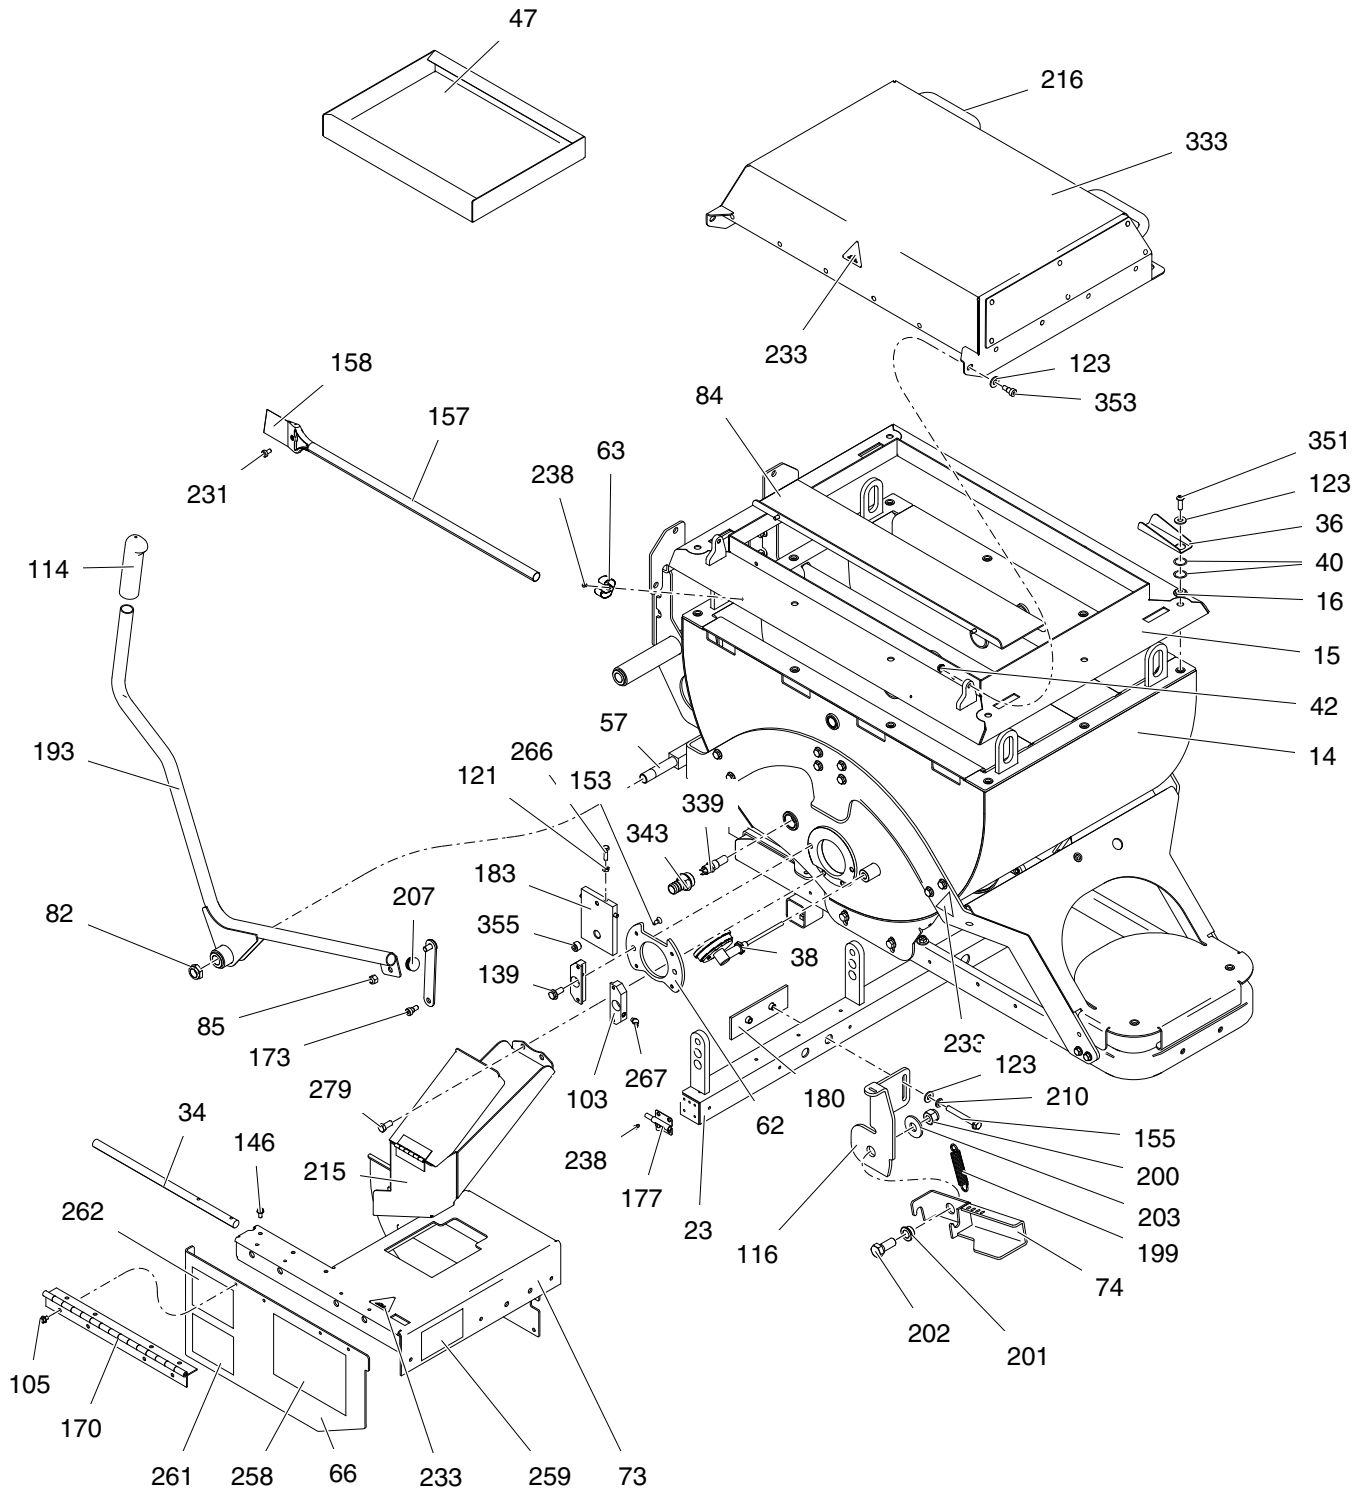

Parts - ProMelt (Model 24H624)

ti17088b

Parts List - ProMelt (Model 24H624)

Ref.	Part	Description	Qty.	Ref.	Part	Description	Qty.
14	24J579	KIT, repair, kettle, ProMelt	1	180	15Y949	PLATE, back support	1
15	24F692	COVER, kettle, ProMelt	1	183	24C105	GATE, valve, finished	1
16	16H285	SPACER, latch, ProMelt	2	193	24B811	HANDLE, gate valve	1
23	15W735	ARM, chamber, die	1	199	123206	SPRING, extension	1
34	15Y339	ROD, support, die	1	200	101712	NUT, lock	1
36	16F643	LATCH, cover, Promelt	2	201	123209	BEARING, flanged	1
38	15Y679	THERMOMETER, temp gauge	1	202	123208	SCREW, cap, hex head	1
40	116038	WASHER, wave spring	4	203	115028	WASHER, flat	1
42	115942	NUT, hex, flange head	2	207	120151	RETAINER, caplug	3
47	16F697	SCREEN, inlet, ProMelt	1	210	100133	WASHER, lock, 3/8	2
57	15W443	SHAFT, pivot, agitator	2	215	24J084	FUNNEL, complete	1
62	16A065	FLANGE, mount, gate valve	1	216	16F727	HANDLE, cover	2
63	125270	RETAINER, clip	2	231	110637	SCREW, machine, panhead	6
66	24J588	KIT, shroud, door, die (includes 258, 261, 262)	1	233▲	16D646	LABEL, ISO, hot surface	5
73	24J587	KIT, shroud, die (includes 233, 259)	1	238	123035	RIVET, blind	6
74	15W614	HANDLE, actuator	1	258	16H841	LABEL, SmartDie II, instructions	1
82	112405	NUT, lock	5	259	16J470	LABEL, front burner lighting instruc- tions	1
84	16H286	PLATE, filler, kettle	1	261	16J468	LABEL, torch lighting instructions	1
85	101566	NUT, lock	7	262	16J469	LABEL, rear screed burner	1
103	16A066	PLATE, guide, gate valve	2	266	100021	SCREW, cap hex HD	1
105	112798	SCREW, thread forming, hex HD	12	267	100847	FITTING, lubrication	2
114	114659	GRIP, handle	5	279	100680	SCREW, cap, hex HD	2
116	15W737	BRACKET, tension, die	1	333	24J867	KIT, repair, lid (includes 216, 233, 354)	1
121	100015	NUT, hex mscr	4	339	124610	SENSOR, high temp, control	1
123	100023	WASHER, flat	17	343	16F655	PLUG, thermowell, ProMelt	1
139	111192	SCREW, cap flang HD	25	351	125112	SCREW, cap, btn HD, 5/16 X 1	10
146	107257	SCREW, thd forming	37	353	108859	SCREW, shoulder, sch (24H624 only)	2
153	123164	SCREW, sockethead, flat	4	355	101754	PLUG, pipe	1
154	120659	WASHER, flat	1	365	24J573	KIT, repair, lid, Promelt (includes 63, 238, 84, 42, 15, 16, 40, 36, 123, 351, 333, 353, 123, 146)	1
155	116935	SCREW, cap, flnghd	2				
157	24J179	KIT, accessory, scraper, long (includes 158, 231)	1				
158	24J356	BLADE, scraper (5 pk)	1				
170	123154	HINGE, access door	1				
173	121256	SCREW, shoulder, skt HD	1				
177	123099	LOCK, slide barrel	1				

▲ Replacement Danger and Warning labels, tags, and cards are available at no cost.