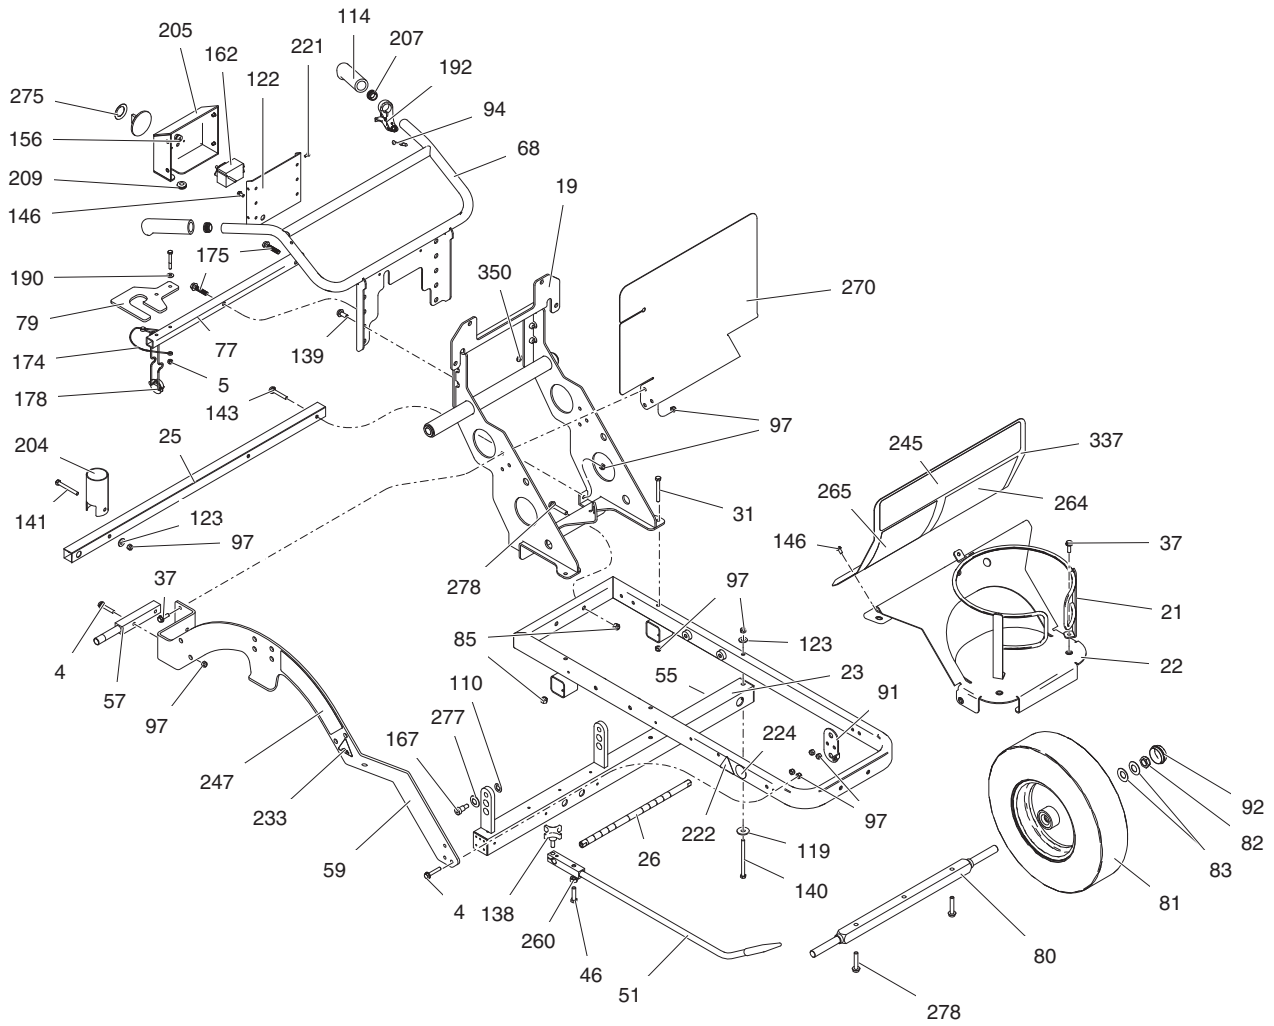

Parts - ProMelt (Model 24H624)

ti17087c

Parts List - ProMelt (Model 24H624)

Ref.	Part	Description	Qty.	Ref.	Part	Description	Qty.
4	112960	SCREW, cap, flng HD	10	224	15Y963	LABEL, kettle burners, lighting	1
5	102040	NUT, lock, hex	2	233▲	16D646	LABEL, ISO, hot surface	5
19	24F693	BRACKET, handle, mount	1	245	16H076	LABEL, brand, ThermoLazer Pro-Melt front	1
21	24F694	HOLDER, tank, propane	1	247	16H075	LABEL, brand, ThermoLazer Pro-Melt right	1
22	16F641	BRACKET, support, tank, propane	1	260	100131	NUT, full hex	1
23	15W735	ARM, chamber, die	1	265	15Y964	LABEL, kettle lighting instruction	1
25	15X377	TUBE, support, beadbox	1	270	16F660	SHIELD, heat, rear, Promelt	1
26	16A481	BAR, mount, indicator, line	1	275	16A873	LABEL, temperature control F & C	1
31	110385	SCREW, cap, hex HD (5/16x3)	2	277	119563	WASHER, belleville	1
37	112586	SCREW, cap, hex HD	14	278	114982	SCREW, cap, flng HD	6
46	102637	SCREW, cap	1	337	24J576	KIT, repair, heat shield, front (includes 245, 265)	1
51	24C232	INDICATOR, line, thermolazer	1	350	124655	GROMMET, high temp	1
55	24J586	KIT, repair, frame (includes 222, 224)	1				
57	15W443	SHAFT, pivot, agitator	2				
59	24J582	KIT, repair, mount, ProMelt, right (includes 233, 247)	1				
68	15W992	BAR, handle	1				
77	15X286	TUBE, lock	1				
79	15X287	BRACKET, lock	1				
80	193405	AXLE	1				
81	111020	WHEEL, pneumatic	2				
82	112405	NUT, lock	6				
83	112825	SPRING, belleville	10				
85	101566	NUT, lock	7				
91	15F910	BRACKET, cable	1				
92	114648	CAP, dust	3				
94	241445	KIT, repair, cable	1				
97	111040	NUT, lock, insert, nylock, 5/16	23				
105	112798	SCREW	14				
110	195134	SPACER, ball, guide	2				
114	114659	GRIP, handle	5				
119	108851	WASHER, plain	2				
122	15X995	COVER, control box	1				
123	100023	WASHER, flat	17				
138	111145	KNOB, pronged	1				
139	111192	SCREW, cap flang HD	25				
140	110384	SCREW, cap, hex HD	2				
141	113664	SCREW, cap, hex HD	1				
143	114653	SCREW, cap, flange head	2				
146	107257	SCREW, thd forming	37				
156	119545	BUSHING, strain, relief	2				
162	24J569	KIT, repair, temp, control ProMelt (includes 275)	1				
167	123199	SCREW, shoulder, socket head	3				
174	121458	TIE, lanyard	1				
175	117779	SCREW, hex head, flanged	6				
178	123186	TOOL, spark lighter	1				
190	170772	WASHER, plain	2				
192	194310	LEVER, actuator	1				
204	16H582	TUBE, torch holder	1				
205	15X993	BOX, control	1				
207	120151	RETAINER, caplug	3				
209	801012	GROMMET	1				
221	116610	SCREW, mach, phil, pan, #10	9				
222▲	16A274	LABEL, ISO, explosion	1				

▲ Replacement Danger and Warning labels, tags, and cards are available at no cost.