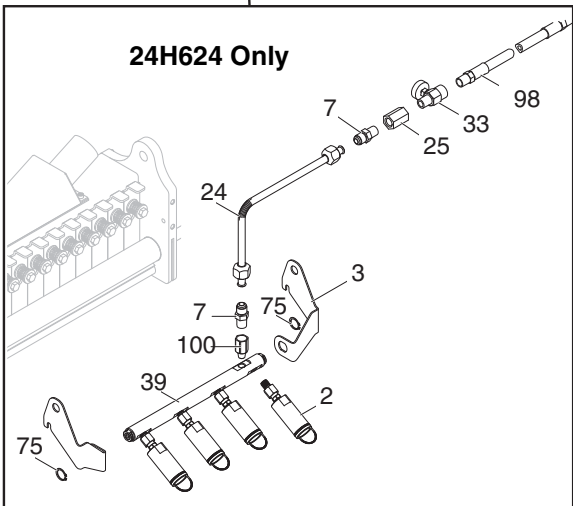

Parts - ProMelt (Model 24H624)

ti17085d

Parts List - ProMelt (Model 24H624)

Ref.	Part	Description	Qty.	Ref.	Part	Description	Qty.
2	24J570	KIT, repair, torch head, die	7	86p	240942	SHAFT, fork	1
3	111195	SCREW, cap, flng HD	2	86q	113962	WASHER, hardened, SAE	1
6	100101	SCREW, cap, hex HD	2	86r	114681	SCREW, cap, hex HD	1
25	15X377	TUBE, support, beadbox	1	86s	112405	NUT, lock	1
27	15X765	WHEEL, drive, bead	1	86u	112825	SPRING, belleville	2
33	125064	VALVE, needle, gas, 1/4 npt	2	87	240991	BRACKET, caster, front	1
39	24J578	KIT, repair, manifold, rear	1	88	193658	NUT, seal	2
43	24J865	KIT, replacement, bead hopper (includes 228, 248, 264)	1	89	114549	WHEEL, pneumatic	1
50	257399	CLAMP, beadbox	2	90	113471	SCREW, cap, hex HD	1
53	257455	HANDLE, lift, die/bead dispenser	1	92	114648	CAP, dust	3
54	257617	CONNECTOR, bead box hose	1	93	114682	SPRING, compression	1
55	24J586	KIT, repair, frame, (includes 222, 224)	1	94	241445	KIT, cable	1
69	24R144	BOX,bead,12",with 1" gages	1	95	114802	STOP, wire	1
69a	257378	MANIFOLD, assembly	1	98	16Y249	HOSE, torch, rear	1
69b	112788	SCREW, cap, sockethead	4	100	159840	ADAPTER	1
69c	121112	SCREW, cap, sockethead	2	104	16H192	BRACKET, support, manifold, rear, left	1
69d	16U614	BRACKET, beadbox, linkage	1	109	16H107	BRACKET, support, manifold, rear, right	1
69e	16A243	GASKET, foam	1	114	114659	GRIP, handle	5
69f	110631	SCREW, sockethead	8	115	101550	SCREW, cap, sch	4
69g	24J866	HANDLE, adjuster, bead	1	128	100187	NUT	4
69k	295709	SCREW, cap, sockethead	1	132	801020	NUT, lock	1
69m	123481	SCREW, shoulder, screw, 1/4-20	2	134	114766	BOLT, cap hex head	1
69n	16H292	BRACKET, right, bead dispenser	1	139	111192	SCREW, cap flang HD	25
69p	112310	SCREW, cap, sch	4	151	118484	FITTING, connector	4
69r	15X281	ADJUSTER	1	160	116789	CLAMP, hose	6
69s	15X274	GATE, poly	1	172	119547	NUT, hex, lock, nylon, thin	2
69t	15X275	GATE, bar	1	179	15V415	CLEVIS	4
69u	16U612	PLATE, slide1"	12	181	16A041	SHAFT, threaded	1
69v	114708	SPRING, compression	12	182	16H291	SHAFT, threaded	1
69w	24C672	SHAFT, bead assembly kit	1	189	16A100	HOSE, bead	3
69x	114797	GASKET	2	211	100664	SCREW, set, sch	1
69y	123304	BEARING, double sealed	2	222▲	16A274	LABEL, ISO explosion	1
69z	16H293	BRACKET, left, bead dispenser	1	224	15Y963	LABEL, kettle burners lighting	1
69aa	16U613	HOUSING, dispenser 12",12 holes	1	228▲	16A276	LABEL, ISO symbols warn & instru	1
69cc	104034	WASHER, plain	24	248	16E335	LABEL, brand, Graco	2
69dd	119872	SCREW, shoulder	12	264▲	15Y966	LABEL, fire and explosion	1
75	113958	RING, retaining, external	3	268	120592	PIN, cotter, hairpin	3
78	15W873	ARM, die/bead dispenser	1	270	16F660	SHIELD, heat, rear, ProMelt	1
82	112405	NUT, lock	6	278	114982	SCREW, cap, flng HD	6
83	112825	SPRING, belleville	10	299	24H619	KIT, accessory, rear torch (includes 2, 98, 151, 33, 115, 104, 70, 60, 67, 109, 75, 39, 100, 112, 372, 373)	1
85	101566	NUT, lock	7				
86	24H246	CASTER, ProMelt, blue	1				
86c	113485	BEARING, cup/cone	2	321	123385	PIN, cotter, hairpin	2
86d	15G952	CASTER, machine	1	322	112853	PLUG, tubing	1
86e	113484	SEAL, grease	1	372	113093	CONNECTOR, pipe	1
86f	198606	DISK, adjuster	1	373	16Y844	TUBE, formed, gas	1
86g	110754	SCREW, cap, sch	2	374	16Y885	KIT, rear die hose (includes 33, 98, 100, 151, 373)	1
86h	193662	STOP, wedge	1				
86j	114548	BEARING, bronze	2				
86k	193528	ARM, detent	1				
86m	15J603	SPACER, round, .625 in.	1				
86n	120476	BOLT, shoulder, 5/16	1				