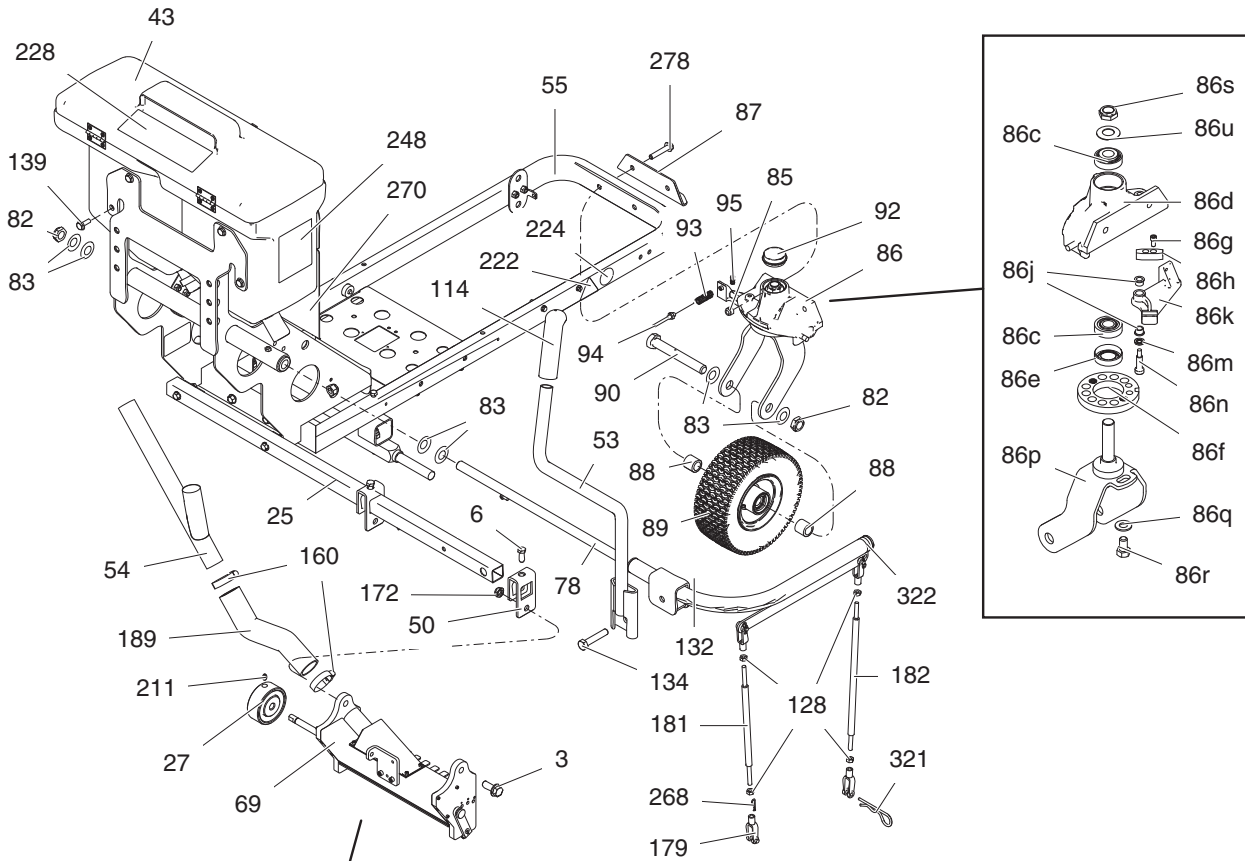

Parts - ProMelt (Model 24H624)

ti17085d

Parts List - ProMelt (Model 24H624)

Ref.	Part	Description	Qty.	Ref.	Part	Description	Qty.
2	24J570	KIT, repair, torch head, die	7	86p	240942	SHAFT, fork	1
3	111195	SCREW, cap, flng HD	2	86q	113962	WASHER, hardened, SAE	1
6	100101	SCREW, cap, hex HD	2	86r	114681	SCREW, cap, hex HD	1
25	15X377	TUBE, support, beadbox	1	86s	112405	NUT, lock	1
27	15X765	WHEEL, drive, bead	1	86u	112825	SPRING, belleville	2
33	125064	VALVE, needle, gas, 1/4 npt	2	87	240991	BRACKET, caster, front	1
39	24J578	KIT, repair, manifold, rear	1	88	193658	NUT, seal	2
43	24J865	KIT, replacement, bead hopper (includes 228, 248, 264)	1	89	114549	WHEEL, pneumatic	1
50	257399	CLAMP, beadbox	2	90	113471	SCREW, cap, hex HD	1
53	257455	HANDLE, lift, die/bead dispenser	1	92	114648	CAP, dust	3
54	257617	CONNECTOR, bead box hose	1	93	114682	SPRING, compression	1
55	24J586	KIT, repair, frame, (includes 222, 224)	1	94	241445	KIT, cable	1
69	24R144	BOX,bead,12",with 1" gages	1	95	114802	STOP, wire	1
69a	257378	MANIFOLD, assembly	1	98	16Y249	HOSE, torch, rear	1
69b	112788	SCREW, cap, sockethead	4	100	159840	ADAPTER	1
69c	121112	SCREW, cap, sockethead	2	104	16H192	BRACKET, support, manifold, rear, left	1
69d	16U614	BRACKET, beadbox, linkage	1	109	16H107	BRACKET, support, manifold, rear, right	1
69e	16A243	GASKET, foam	1	114	114659	GRIP, handle	5
69f	110631	SCREW, sockethead	8	115	101550	SCREW, cap, sch	4
69g	24J866	HANDLE, adjuster, bead	1	128	100187	NUT	4
69k	295709	SCREW, cap, sockethead	1	132	801020	NUT, lock	1
69m	123481	SCREW, shoulder, screw, 1/4-20	2	134	114766	BOLT, cap hex head	1
69n	16H292	BRACKET, right, bead dispenser	1	139	111192	SCREW, cap flang HD	25
69p	112310	SCREW, cap, sch	4	151	118484	FITTING, connector	4
69r	15X281	ADJUSTER	1	160	116789	CLAMP, hose	6
69s	15X274	GATE, poly	1	172	119547	NUT, hex, lock, nylon, thin	2
69t	15X275	GATE, bar	1	179	15V415	CLEVIS	4
69u	16U612	PLATE, slide1"	12	181	16A041	SHAFT, threaded	1
69v	114708	SPRING, compression	12	182	16H291	SHAFT, threaded	1
69w	24C672	SHAFT, bead assembly kit	1	189	16A100	HOSE, bead	3
69x	114797	GASKET	2	211	100664	SCREW, set, sch	1
69y	123304	BEARING, double sealed	2	222▲	16A274	LABEL, ISO explosion	1
69z	16H293	BRACKET, left, bead dispenser	1	224	15Y963	LABEL, kettle burners lighting	1
69aa	16U613	HOUSING, dispenser 12",12 holes	1	228▲	16A276	LABEL, ISO symbols warn & instru	1
69cc	104034	WASHER, plain	24	248	16E335	LABEL, brand, Graco	2
69dd	119872	SCREW, shoulder	12	264▲	15Y966	LABEL, fire and explosion	1
75	113958	RING, retaining, external	3	268	120592	PIN, cotter, hairpin	3
78	15W873	ARM, die/bead dispenser	1	270	16F660	SHIELD, heat, rear, ProMelt	1
82	112405	NUT, lock	6	278	114982	SCREW, cap, flng HD	6
83	112825	SPRING, belleville	10	299	24H619	KIT, accessory, rear torch (includes 2, 98, 151, 33, 115, 104, 70, 60, 67, 109, 75, 39, 100, 112, 372, 373)	1
85	101566	NUT, lock	7				
86	24H246	CASTER, ProMelt, blue	1				
86c	113485	BEARING, cup/cone	2	321	123385	PIN, cotter, hairpin	2
86d	15G952	CASTER, machine	1	322	112853	PLUG, tubing	1
86e	113484	SEAL, grease	1	372	113093	CONNECTOR, pipe	1
86f	198606	DISK, adjuster	1	373	16Y844	TUBE, formed, gas	1
86g	110754	SCREW, cap, sch	2	374	16Y885	KIT, rear die hose (includes 33, 98, 100, 151, 373)	1
86h	193662	STOP, wedge	1				
86j	114548	BEARING, bronze	2				
86k	193528	ARM, detent	1				
86m	15J603	SPACER, round, .625 in.	1				
86n	120476	BOLT, shoulder, 5/16	1				