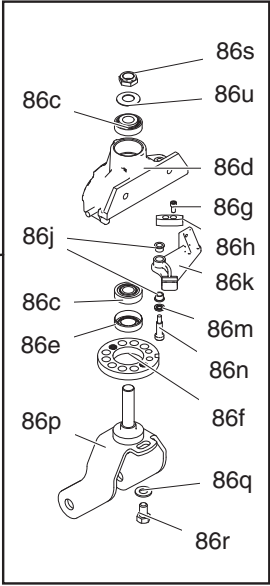

Parts - ProMelt (Model 24H624)

ti17085d

Parts List - ProMelt (Model 24H624)

Ref.	Part	Description	Qty.	Ref.	Part	Description	Qty.
2	24J570	KIT, repair, torch head, die	7	86p	240942	SHAFT, fork	1
3	111195	SCREW, cap, flng HD	2	86q	113962	WASHER, hardened, SAE	1
6	100101	SCREW, cap, hex HD	2	86r	114681	SCREW, cap, hex HD	1
25	15X377	TUBE, support, beadbox	1	86s	112405	NUT, lock	1
27	15X765	WHEEL, drive, bead	1	86u	112825	SPRING, belleville	2
33	125064	VALVE, needle, gas, 1/4 npt	2	87	240991	BRACKET, caster, front	1
39	24J578	KIT, repair, manifold, rear	1	88	193658	NUT, seal	2
43	24J865	KIT, replacement, bead hopper (includes 228, 248, 264)	1	89	114549	WHEEL, pneumatic	1
50	257399	CLAMP, beadbox	2	90	113471	SCREW, cap, hex HD	1
53	257455	HANDLE, lift, die/bead dispenser	1	92	114648	CAP, dust	3
54	257617	CONNECTOR, bead box hose	1	93	114682	SPRING, compression	1
55	24J586	KIT, repair, frame, (includes 222, 224)	1	94	241445	KIT, cable	1
69	24R144	BOX,bead,12",with 1" gages	1	95	114802	STOP, wire	1
69a	257378	MANIFOLD, assembly	1	98	16Y249	HOSE, torch, rear	1
69b	112788	SCREW, cap, sockethead	4	100	159840	ADAPTER	1
69c	121112	SCREW, cap, sockethead	2	104	16H192	BRACKET, support, manifold, rear, left	1
69d	16U614	BRACKET, beadbox, linkage	1	109	16H107	BRACKET, support, manifold, rear, right	1
69e	16A243	GASKET, foam	1	114	114659	GRIP, handle	5
69f	110631	SCREW, sockethead	8	115	101550	SCREW, cap, sch	4
69g	24J866	HANDLE, adjuster, bead	1	128	100187	NUT	4
69k	295709	SCREW, cap, sockethead	1	132	801020	NUT, lock	1
69m	123481	SCREW, shoulder, screw, 1/4-20	2	134	114766	BOLT, cap hex head	1
69n	16H292	BRACKET, right, bead dispenser	1	139	111192	SCREW, cap flang HD	25
69p	112310	SCREW, cap, sch	4	151	118484	FITTING, connector	4
69r	15X281	ADJUSTER	1	160	116789	CLAMP, hose	6
69s	15X274	GATE, poly	1	172	119547	NUT, hex, lock, nylon, thin	2
69t	15X275	GATE, bar	1	179	15V415	CLEVIS	4
69u	16U612	PLATE, slide1"	12	181	16A041	SHAFT, threaded	1
69v	114708	SPRING, compression	12	182	16H291	SHAFT, threaded	1
69w	24C672	SHAFT, bead assembly kit	1	189	16A100	HOSE, bead	3
69x	114797	GASKET	2	211	100664	SCREW, set, sch	1
69y	123304	BEARING, double sealed	2	222▲	16A274	LABEL, ISO explosion	1
69z	16H293	BRACKET, left, bead dispenser	1	224	15Y963	LABEL, kettle burners lighting	1
69aa	16U613	HOUSING, dispenser 12",12 holes	1	228▲	16A276	LABEL, ISO symbols warn & instru	1
69cc	104034	WASHER, plain	24	248	16E335	LABEL, brand, Graco	2
69dd	119872	SCREW, shoulder	12	264▲	15Y966	LABEL, fire and explosion	1
75	113958	RING, retaining, external	3	268	120592	PIN, cotter, hairpin	3
78	15W873	ARM, die/bead dispenser	1	270	16F660	SHIELD, heat, rear, ProMelt	1
82	112405	NUT, lock	6	278	114982	SCREW, cap, flng HD	6
83	112825	SPRING, belleville	10	299	24H619	KIT, accessory, rear torch (includes 2, 98, 151, 33, 115, 104, 70, 60, 67, 109, 75, 39, 100, 112, 372, 373)	1
85	101566	NUT, lock	7				
86	24H246	CASTER, ProMelt, blue	1				
86c	113485	BEARING, cup/cone	2	321	123385	PIN, cotter, hairpin	2
86d	15G952	CASTER, machine	1	322	112853	PLUG, tubing	1
86e	113484	SEAL, grease	1	372	113093	CONNECTOR, pipe	1
86f	198606	DISK, adjuster	1	373	16Y844	TUBE, formed, gas	1
86g	110754	SCREW, cap, sch	2	374	16Y885	KIT, rear die hose (includes 33, 98, 100, 151, 373)	1
86h	193662	STOP, wedge	1				
86j	114548	BEARING, bronze	2				
86k	193528	ARM, detent	1				
86m	15J603	SPACER, round, .625 in.	1				
86n	120476	BOLT, shoulder, 5/16	1				