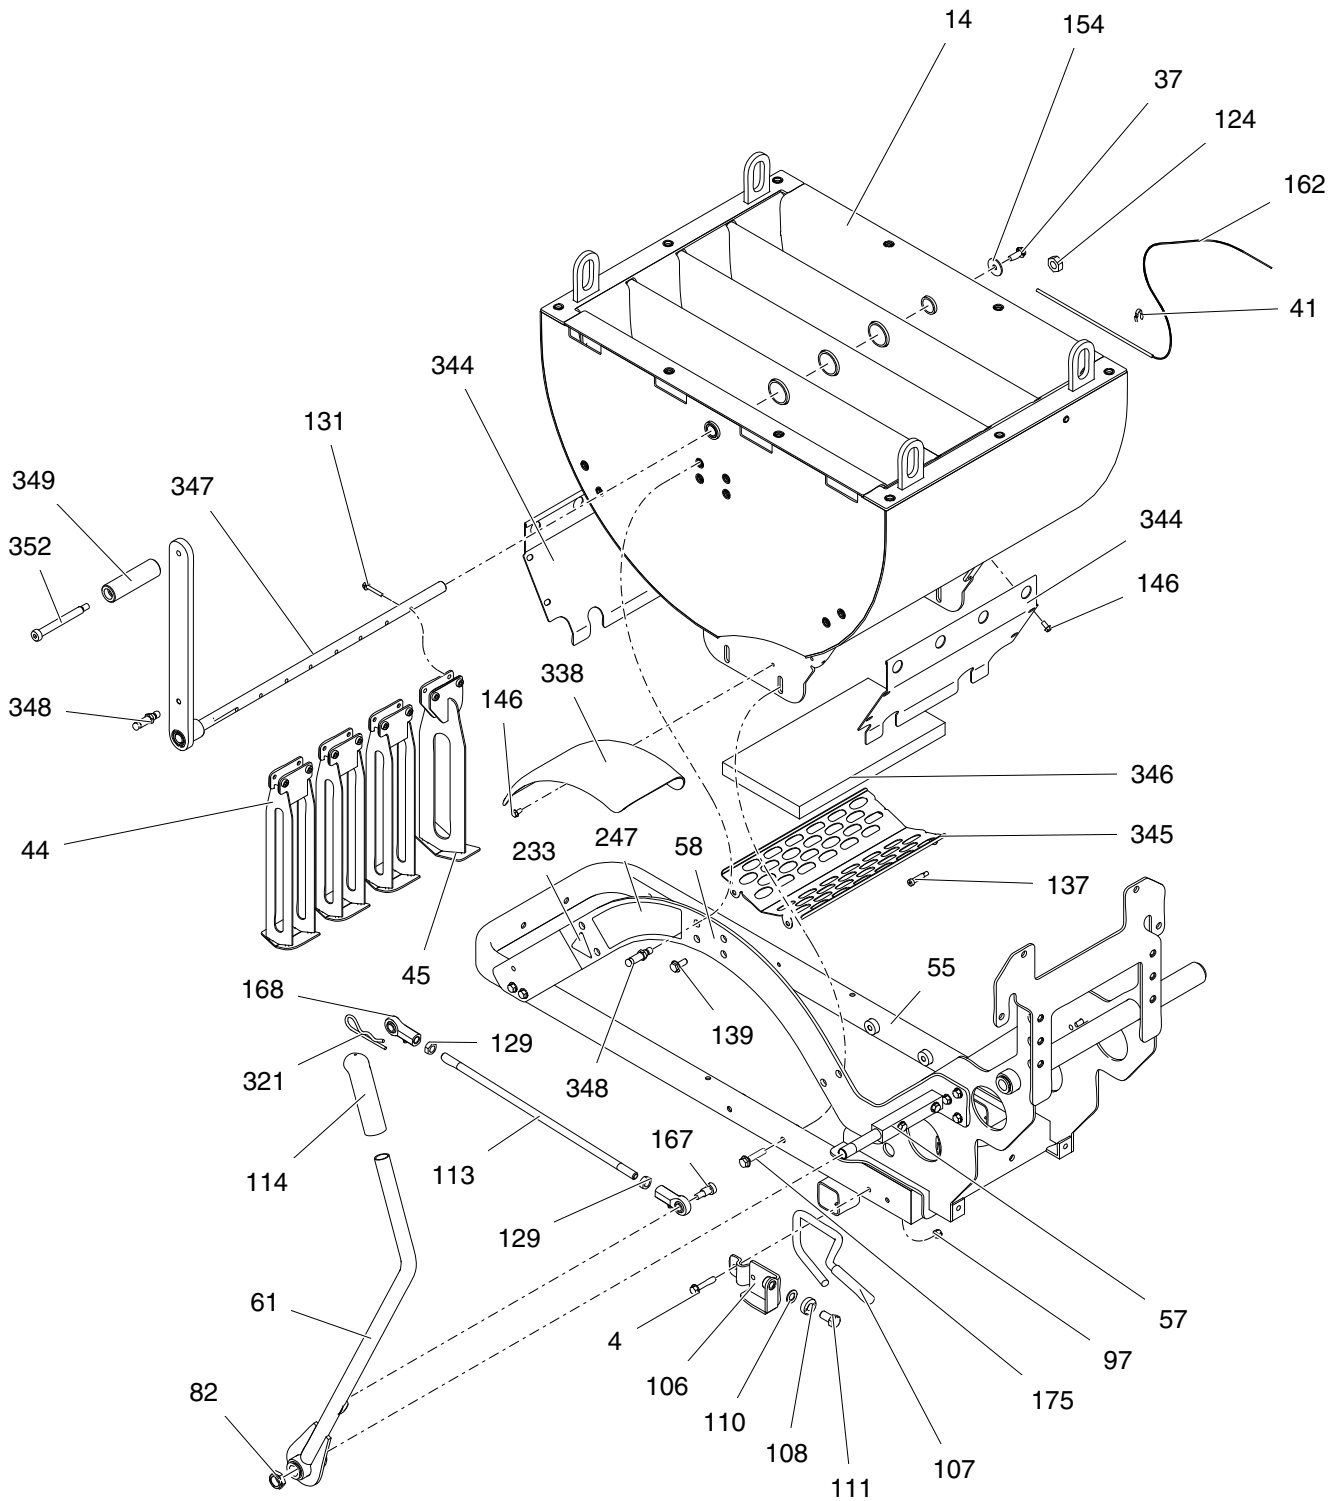

Parts - ProMelt (Model 24H624)

ti17089b

Parts List - ProMelt (Model 24H624)

Ref.	Part	Description	Qty.
4	112960	SCREW, cap, flng HD	10
14	24J579	KIT, repair, kettle, ProMelt (includes 344, 56, 345, 346, 145, 146, 137)	1
37	112586	SCREW, cap, hex HD	14
41	16C018	CLIP, holder, wire	1
44	24F696	AGITATOR, ProMelt, wide	3
45	24F697	AGITATOR, ProMelt, narrow	1
55	24J586	KIT, repair, frame	1
57	15W443	SHAFT, pivot, agitator	2
58	24J583'	KIT, repair, mount, ProMelt, left (includes 233, 247)	1
61	15W447	AGITATOR, arm	1
82	112405	NUT, lock	5
97	111040	NUT, lock, insert, nylock, 5/16	23
106	198891	BRACKET	1
107	198930	ROD, brake	1
108	198931	BEARING	1
110	195134	SPACER, ball, guide	2
111	113961	SCREW, cap, hex HD	1
113	16F729	ROD, threaded, ProMelt	1
114	114659	GRIP, handle	5
124	100681	NUT, jam, hex	1
129	100111	NUT	2
131	114104	SCREW, mach, hex wash HD	10
137	111045	SCREW, shoulder	4
139	111192	SCREW, cap flang HD	25
146	107257	SCREW, thd forming	37
154	120659	WASHER, falt	1
162	24J569	KIT, repair, temperature control, ProMelt (includes 41, 124)	1
167	123199	SCREW, shoulder, socket head	3
168	123200	ROD, ball joint, end	2
175	117779	SCREW, hex head, flanged	6
233▲	16D646	LABEL, ISO, hot surface	5
247	16H074	LABEL, ThermoLazer ProMelt	1
321	123385	PIN, cotter, hairpin	2
338	16H584	FENDER, ProMelt	2
344	16F656	SHIELD, kettle, bottom, ProMelt	2
345	24J571	KIT, repair, baffle, kettle (includes 346, 137)	1
346	16F658	BAFFLE, heat, insulated, ProMelt	1
347	24F699	SHAFT, agitator, ProMelt	1
348	16F728	FITTING, arm mount agitator	2
349	16F645	HANDLE, agitator, ProMelt	1
352	124628	SCREW, shoulder, sch	1

▲ Replacement Danger and Warning labels, tags, and cards are available at no cost.