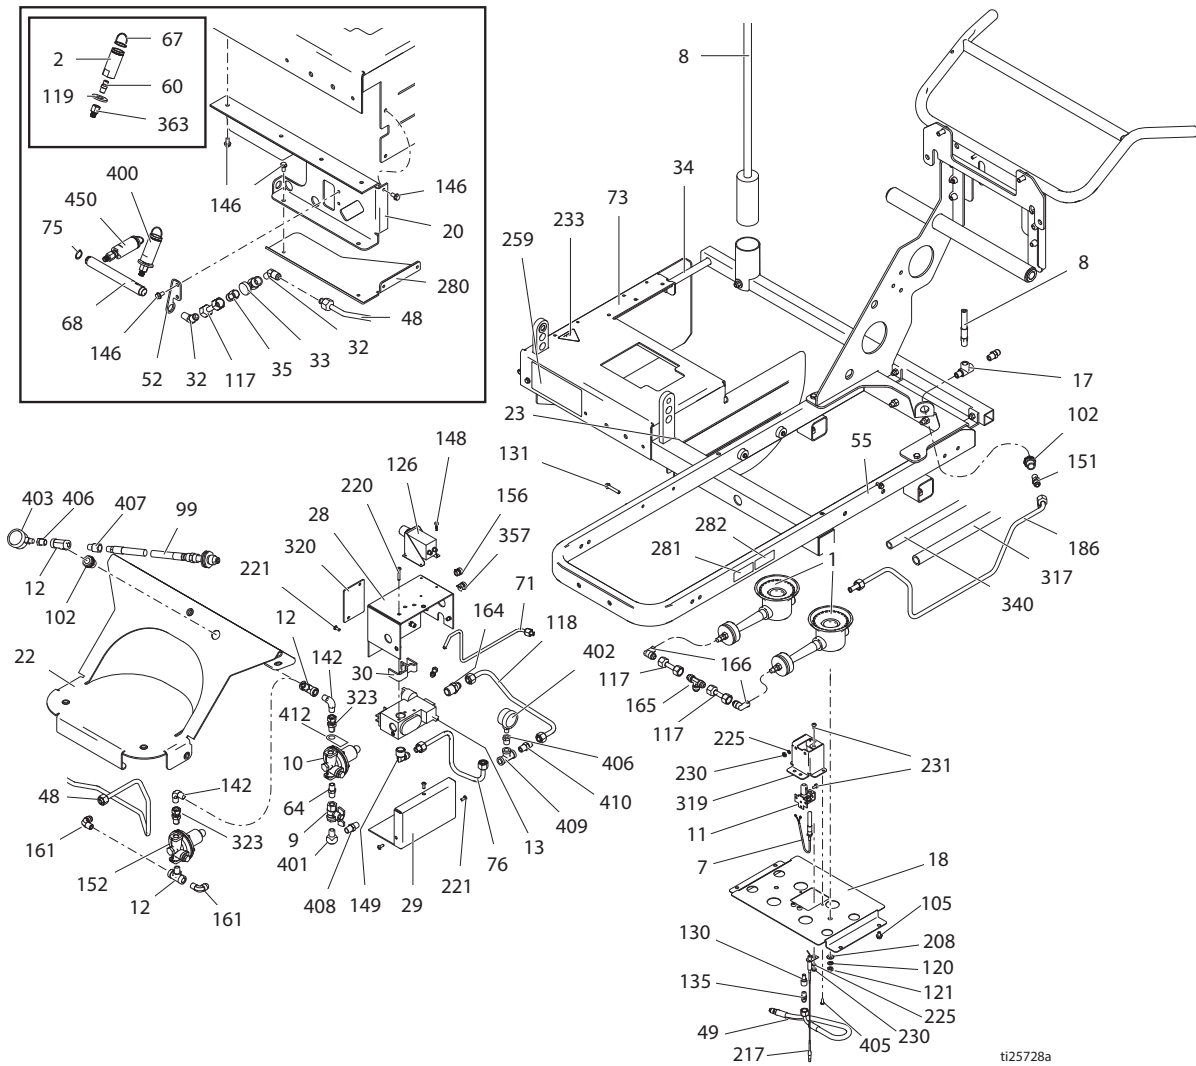

Parts - ProMelt (Model 24H624)

ti25728a

Parts List - ProMelt (Model 24H624)

Ref.	Part	Description	Qty.	Ref.	Part	Description	Qty.
1	24C394	KIT, replacement, burner (Series A, B and C Models)	2	146	107257	SCREW, thd forming	40
	*16Y284	RING, burner (Series D Models only)	2	148	122667	SCREW, drill, hex washer head	3
2	24J570	KIT, repair, torch head, die (includes 67)	7	149	118458	FITTING, elbow, male	1
7*	122944	FITTING, Thermopile	1	151	118484	FITTING, connector	4
8	125032	TOOL, torch	1	152**	24L884	KIT, REGULATOR, LP gas, 20 psi	1
9	122946	VALVE, shut off	1	156	119545	BUSHING, strain, relief	2
10	**24L883	KIT, REGULATOR, LP gas, 5 psi (Series A, B and C Models only)	1	161	100840	FITTING, flared, 1/4 pipe, 90 elbow	2
	*16Y705	KIT, regulator, LP gas, 3 psi (Series D Model)	1	164	123157	FITTING, flared, 1/2 pipe, adapter	1
11*	24J574	KIT, repair, pilot, (includes 130)	1	165*	123158	FITTING, flared, 3/8 tube, tee	1
12	108638	TEE, male	2	166*	125241	FITTING, flared, 1/8 npt x 90 elbow	2
13	16F638	KIT, repair, valve, gas, (includes 71, 149, 164)	1	186	16F282	TUBE, formed, gas	1
17	106228	FITTING, tee, street	1	208*	110755	WASHER, plain	2
18*	16J484	PLATE, mount, burner	1	217*	127255	ELECTRODE	1
20	16H105	BRACKET, support, burner, front	1	220	111235	SCREW, mach, pnh	3
22	16F641	BRACKET, support, tank, propane	1	221	116610	SCREW, mach, phil, pan, #10	9
23	15W735	ARM, chamber, die	1	225*	100020	WASHER, lock	3
28	24F695	ENCLOSURE, valve	1	230*	100179	NUT, hex mscr	3
29	16F642	COVER, enclosure, valve box	1	231*	110637	SCREW, mach, panhead	6
30	16A708	BLOCK, spacer, gas valve	1	233▲	16D646	LABEL, ISO, hot surfaces	5
32	118482	FITTING, elbow, 45	2	259	16J470	LABEL, front burner lighting	1
33	125064	VALVE, needle, gas, 1/4 npt	2	280	16J865	PLATE, skid, torch, protector	1
34	15Y339	ROD, support, die	1	281	24J403	LABEL, regulator	1
35	125063	FITTING, flared, 1/4 pipe, adapter	1	282	24J404	LABEL, regulator	1
48	16H128	TUBE, formed, gas	1	317	24J589	KIT, repair, sleeve, heat, 1/4	1
49*	17D596	HOSE, propane, braided SST	1	319*	16W410	BRACKET	1
52	16H106	BRACKET, support, manifold, front	1	320	16C333	DOOR	1
55	24J586	KIT, repair, frame (includes 281, 282)	1	323	156823	FITTING, union swivel	1
64	156971	FITTING, nipple, short	1	340	24J590	KIT, repair, sleeve, heat, 3/8	1
67	16H104	INDICATOR, burner	7	357	120975	BUSHING, strain relief	1
68	24J577	KIT, repair, manifold, front	1	400	24T765	KIT, repair, torch up burner (includes 67)	1
71	24J572	KIT, repair, pilot, tube	1	401+	100840	FITTING, elbow, street	1
73	24J587	KIT, repair, shroud, die (includes 233, 259)	1	402+	16Y229	GAUGE, 15 psi	1
75	113958	RING, retaining, external	3	403+	127257	GAUGE, 300 psi	1
76	16J486	TUBE, formed, gas	1	404	24T750	KIT, repair, gauges	1
99	123086	HOSE, propane w/ polswivel adapter	1	405*	114984	SCREW, tapping, phillips pan hd	2
102	104641	FITTING, bulkhead	2	406+	100030	BUSHING	1
105*	112798	SCREW, thread forming, hex HD	14	407+	16W473	FITTING, filter	1
117*	16A061	TUBE, formed, gas	3	408+	156971	FITTING, nipple, short	1
118	16W412	TUBE, formed, gas	1	409+	104984	FITTING, tee, pipe	1
120*	100016	WASHER, lock	2	410+	118484	FITTING, connector	1
121*	100015	NUT, hex mscr	4	411	24C113	KIT, repair, fitting, ferrule	1
126	123085	CONTROL, igniter, pulse	1	412*	24S074	LABEL, 3 psi system	1
130*	125324	FITTING, inlet, pilot	1	▲ Replacement Danger and Warning labels, tags, and cards are available at no cost.			
131	114104	SCREW, mach, hex wash HD	10	** Includes 323 Fitting, union swivel			
135*	123162	FITTING, flared, 1/8 pipe, adapter	1	+ Included in kit 24T750			
142	110249	ADAPTER, male elbow 90 degr	2	* Included in kit 24X017