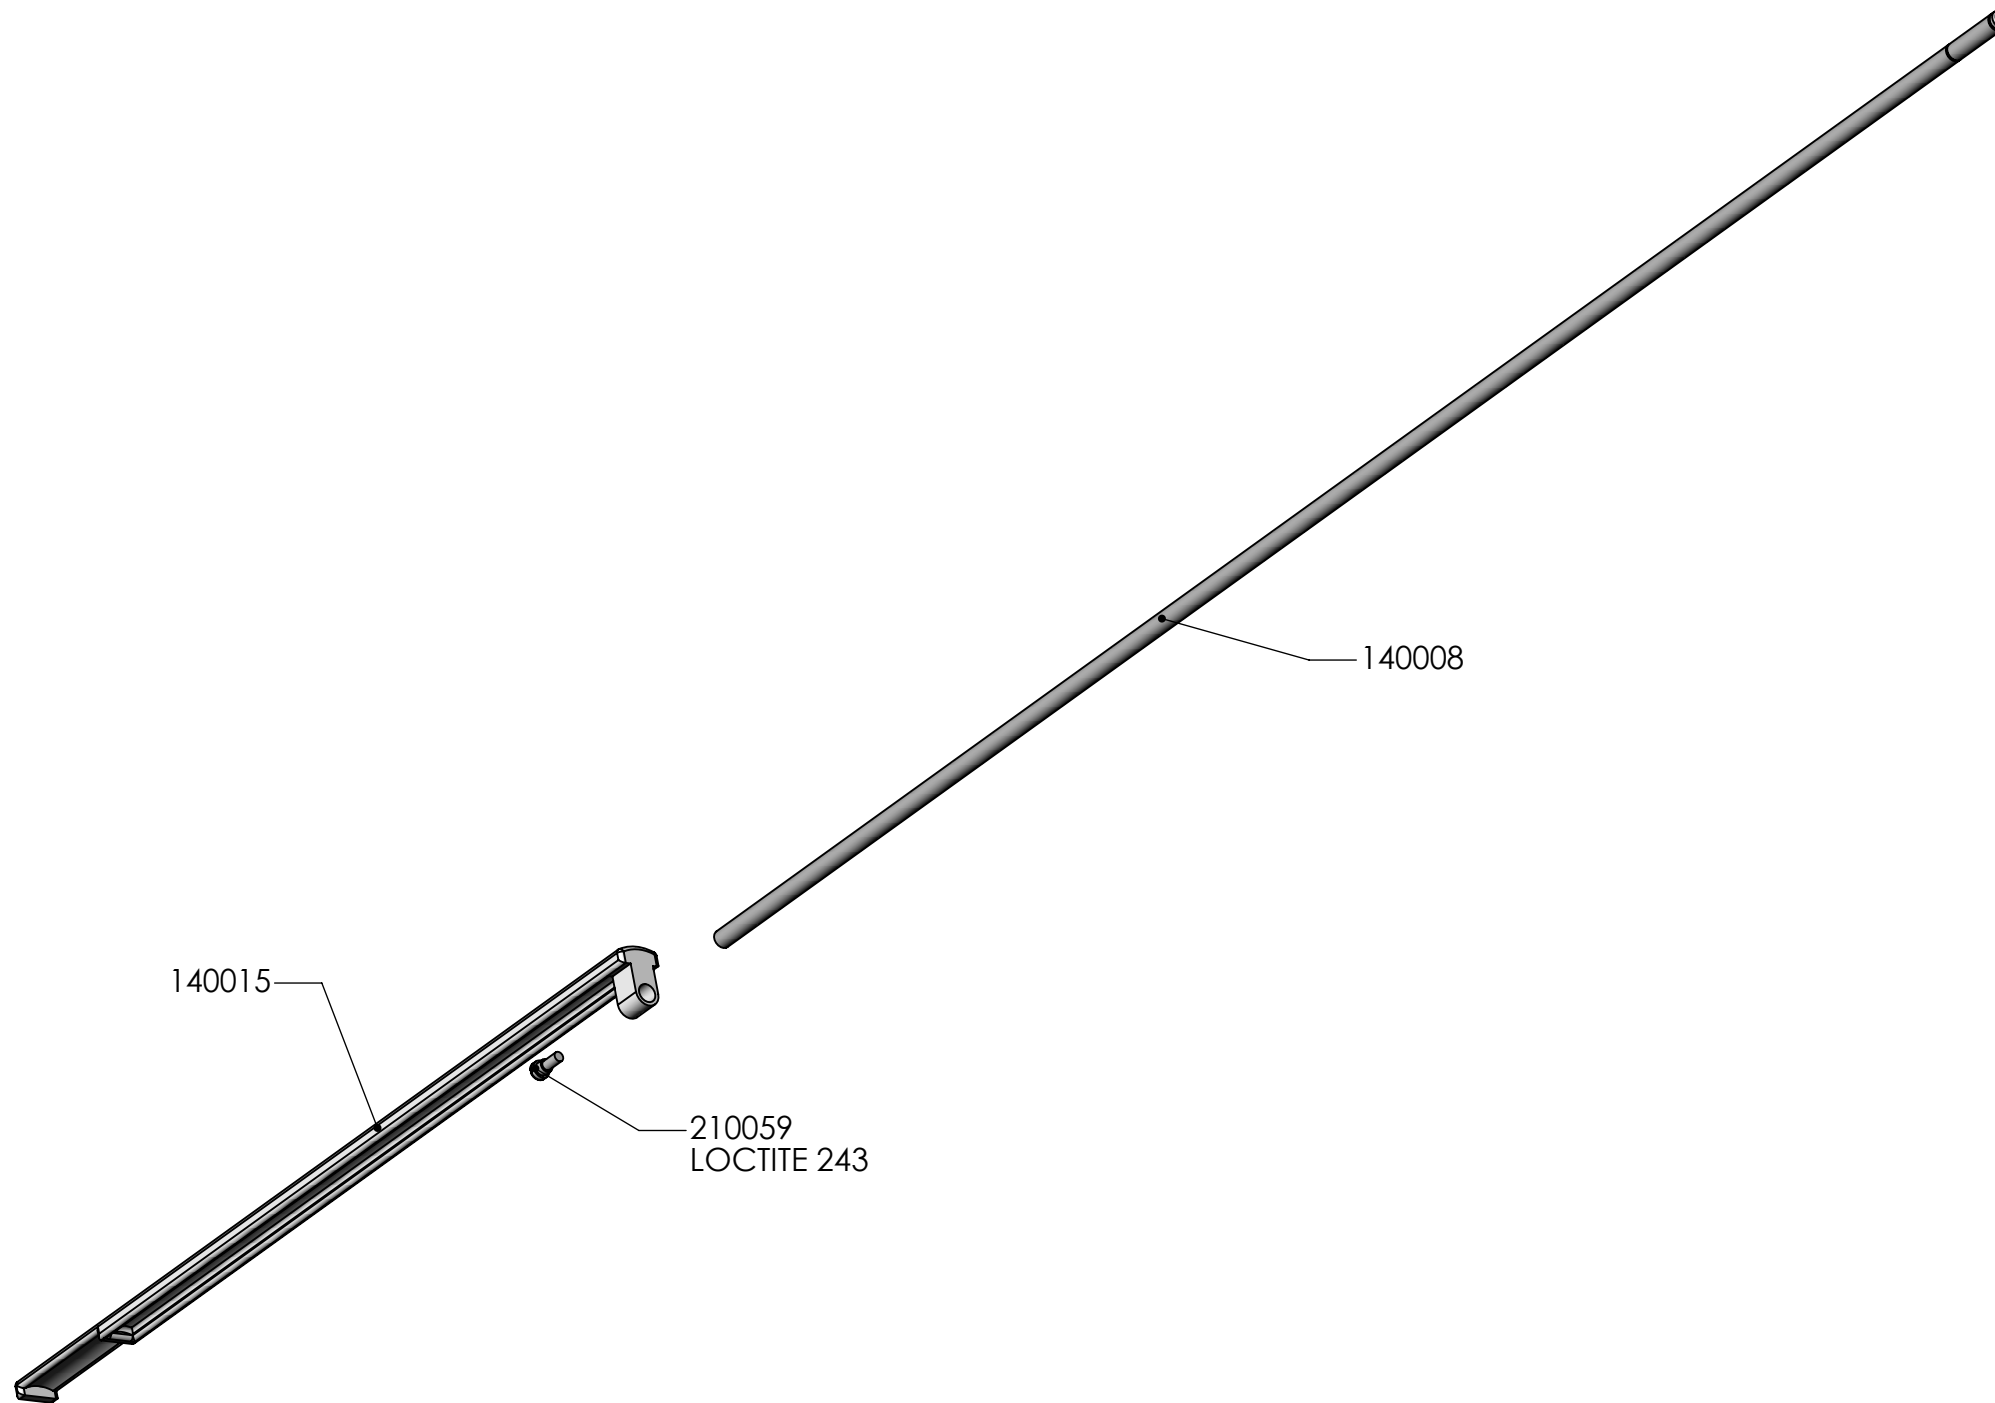

TUBE ASSEMBLY
NOTE: ASSEMBLY ALSO
EXISTS AS PN 144001

14	MudRunner Final Assembly	
	 <small>PROFESSIONAL DRYWALL FINISHING TOOLS</small>	REV. G

140015

210059
LOCTITE 243

140008

14

MudRunner Final Assembly

REV.
G

140017

499023
(2)

140006

140040

149120

LOCTITE 243

14	MudRunner Final Assembly	
	 <small>PROFESSIONAL DRYWALL FINISHING TOOLS</small>	REV. G