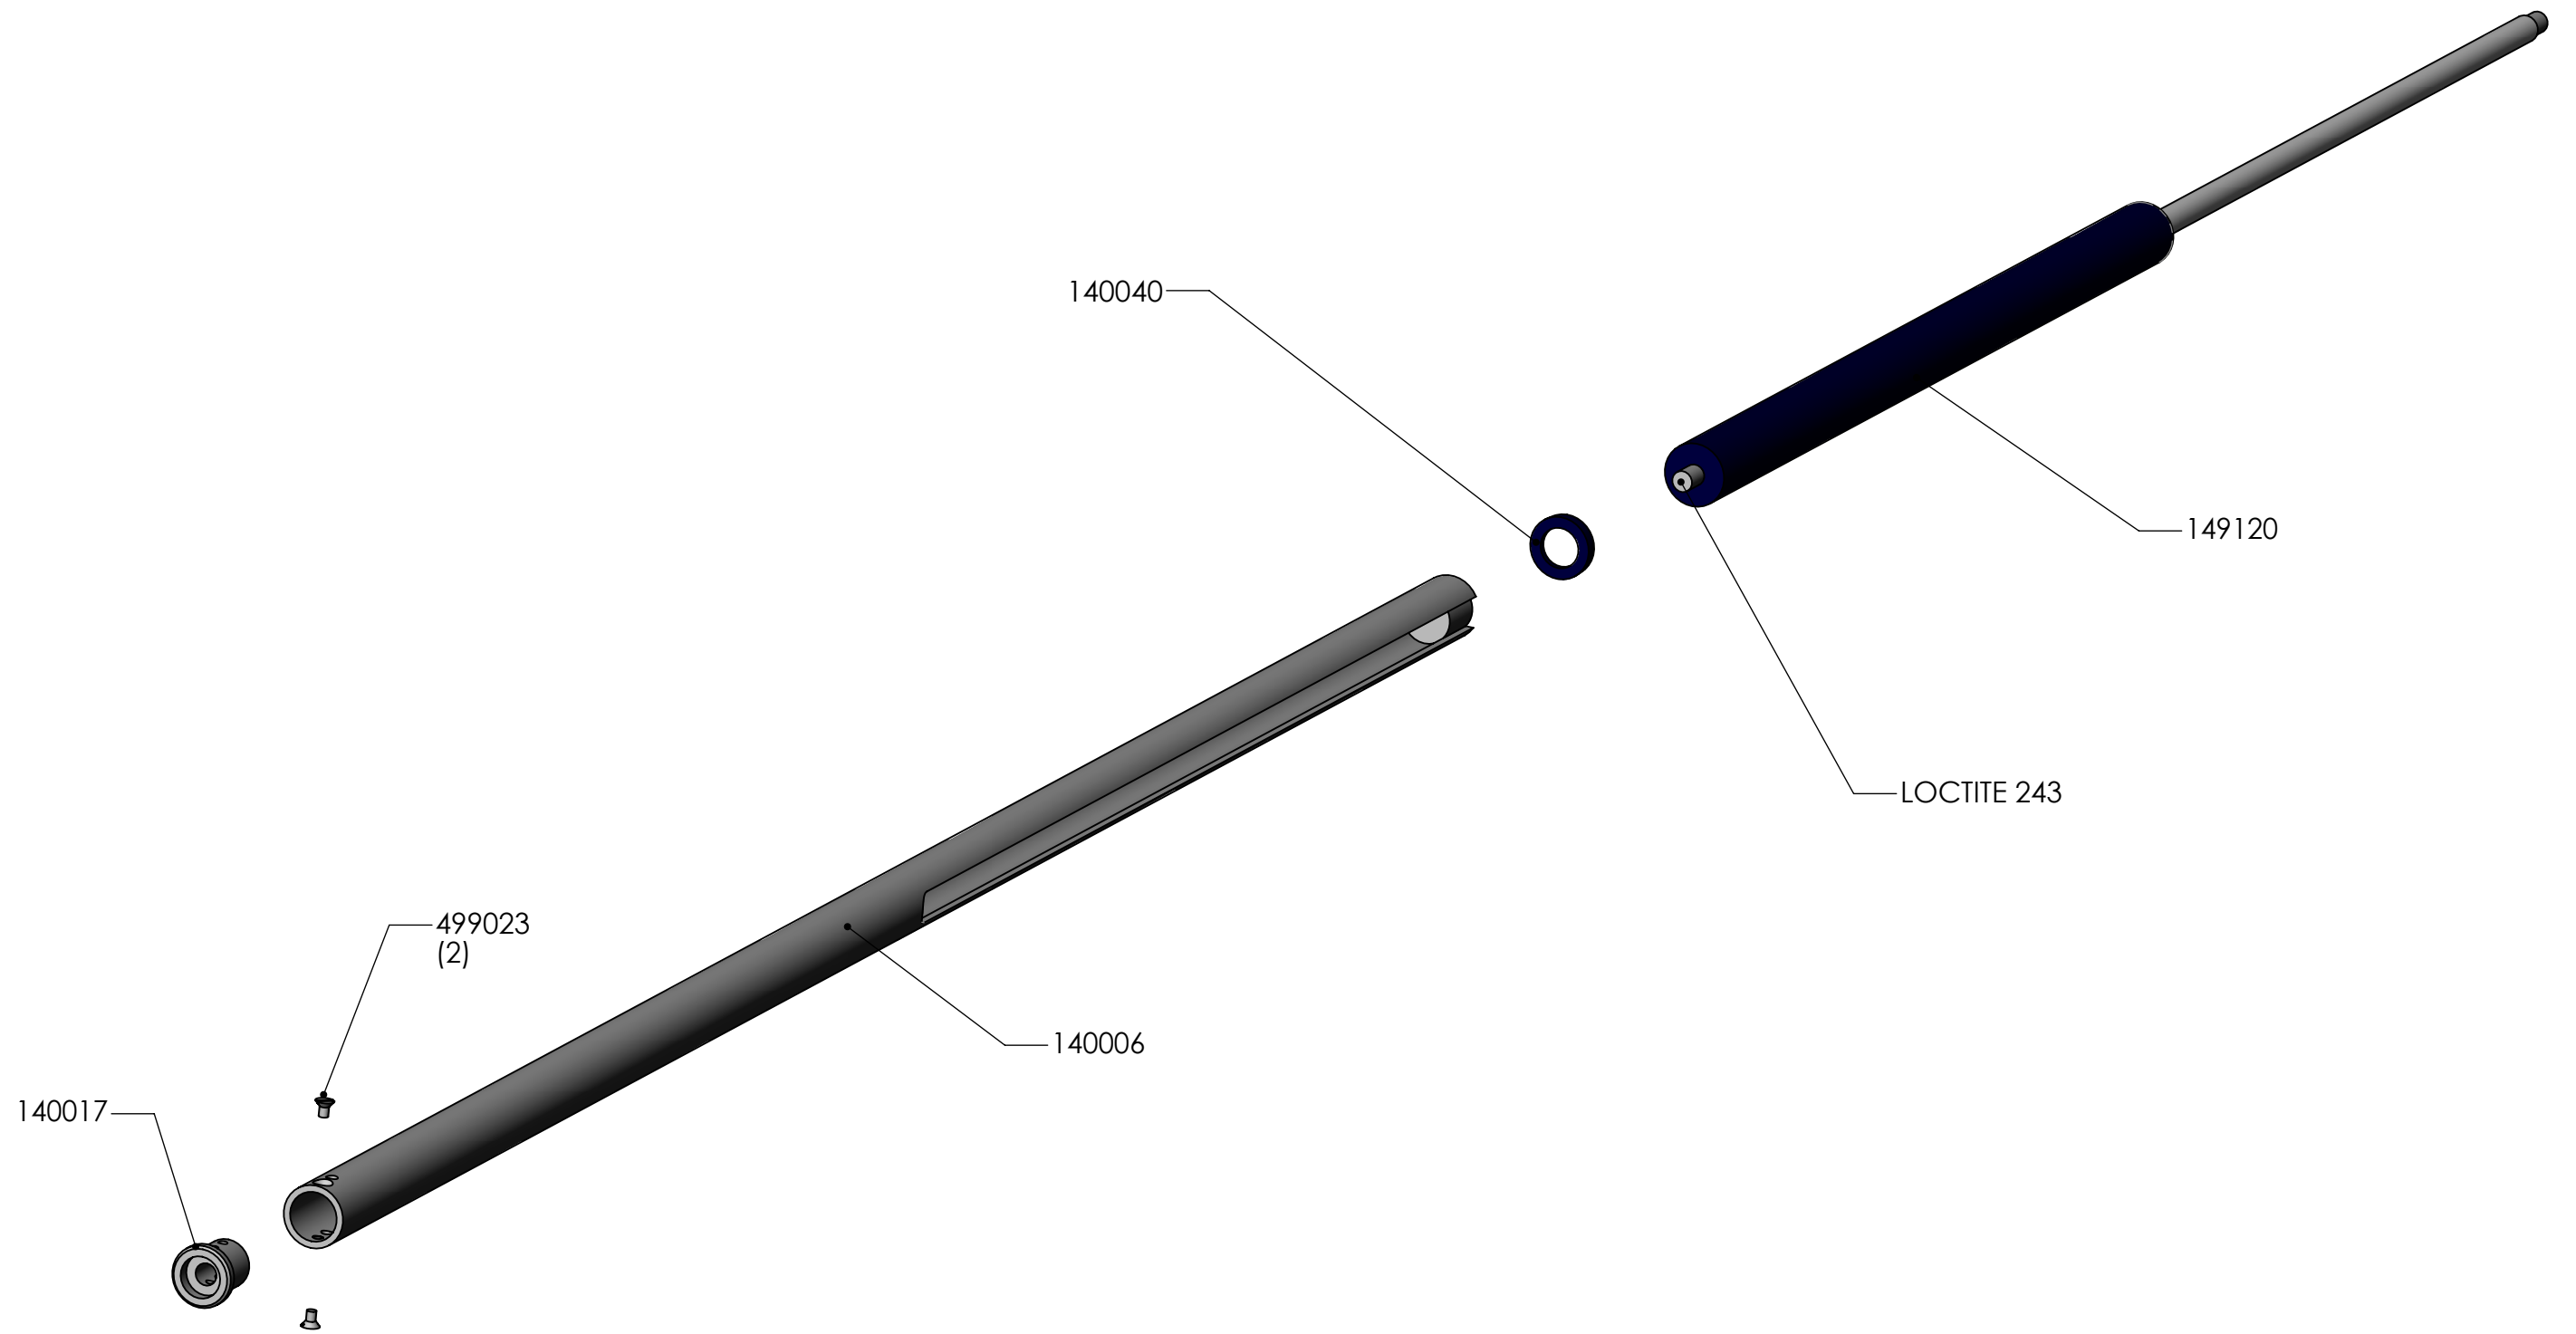

TUBE ASSEMBLY
NOTE: ASSEMBLY ALSO
EXISTS AS PN 144001

14	MudRunner Final Assembly	
	 <small>PROFESSIONAL DRYWALL FINISHING TOOLS</small>	REV. G

140015

210059
LOCTITE 243

140008

14

MudRunner Final Assembly

REV.
G

140017

499023
(2)

140006

140040

149120

LOCTITE 243

14	MudRunner Final Assembly	
	 <small>PROFESSIONAL DRYWALL FINISHING TOOLS</small>	REV. G