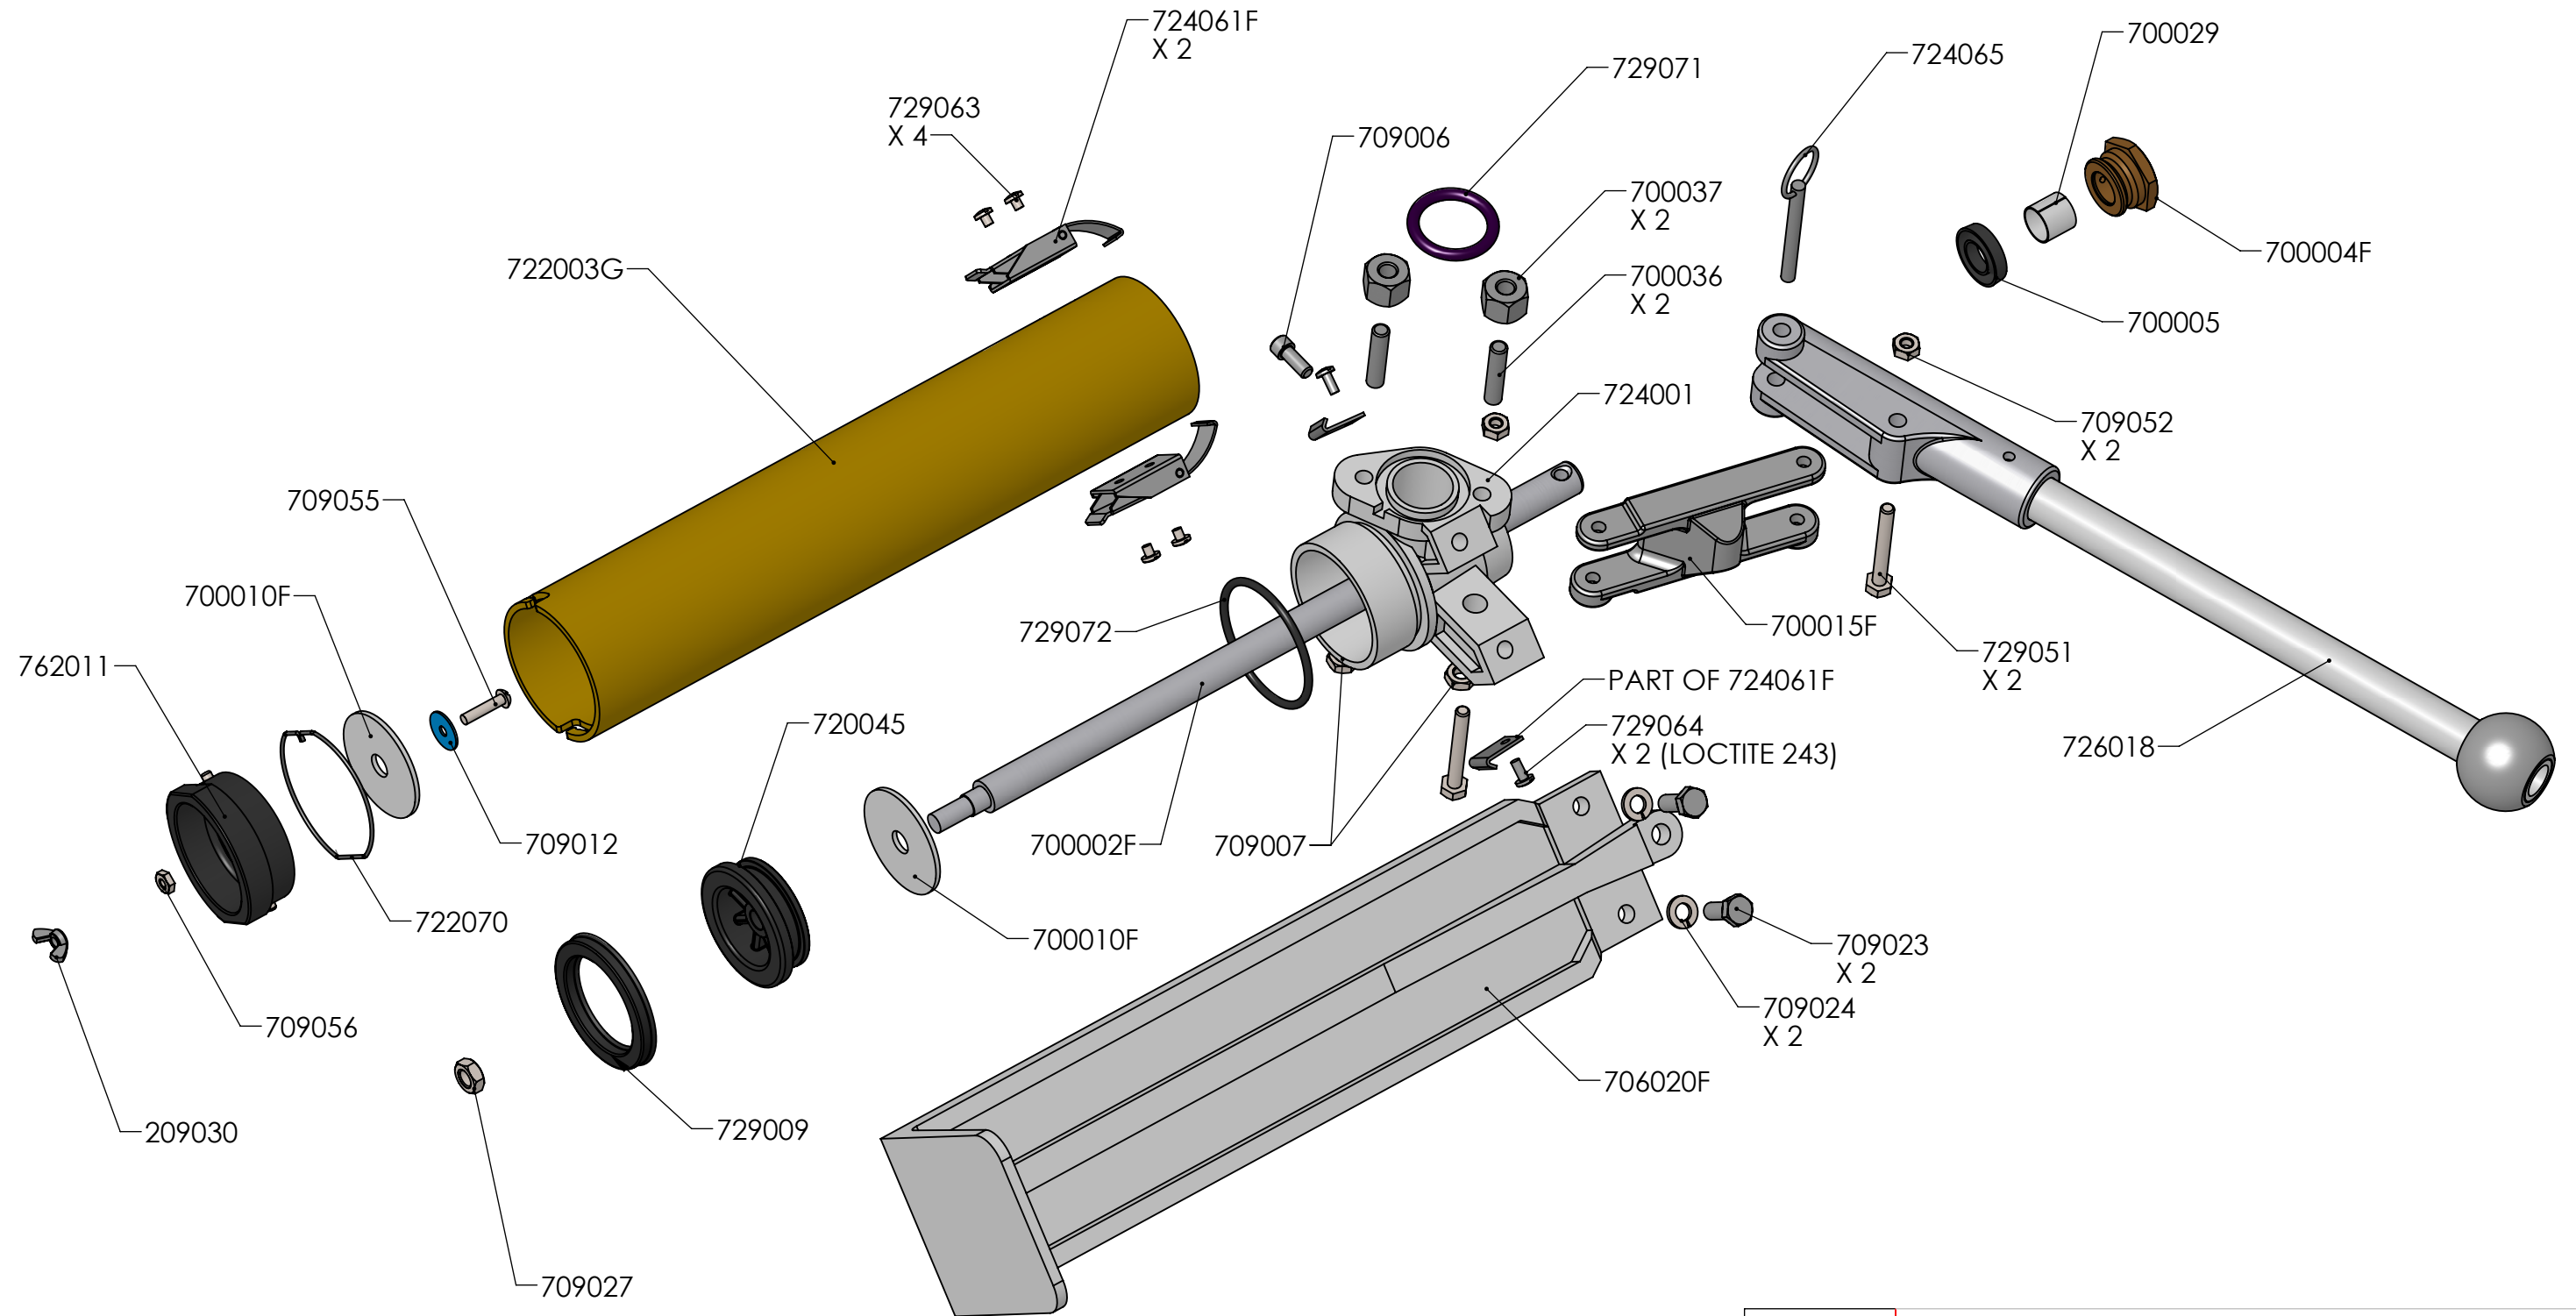

NOTE:  
 INCLUDE 1 EACH OF THE FOLLOWING:  
 700032F SCREEN, FINE MESH  
 700033F SCREEN, COURSE MESH  
 724001 CONSISTS OF:  
 (1) 722001 AND (2) 889059

<b>76TT</b>	EasyClean Loading Pump	REV. D
	 <small>PROFESSIONAL DRYWALL FINISHING TOOLS</small>	